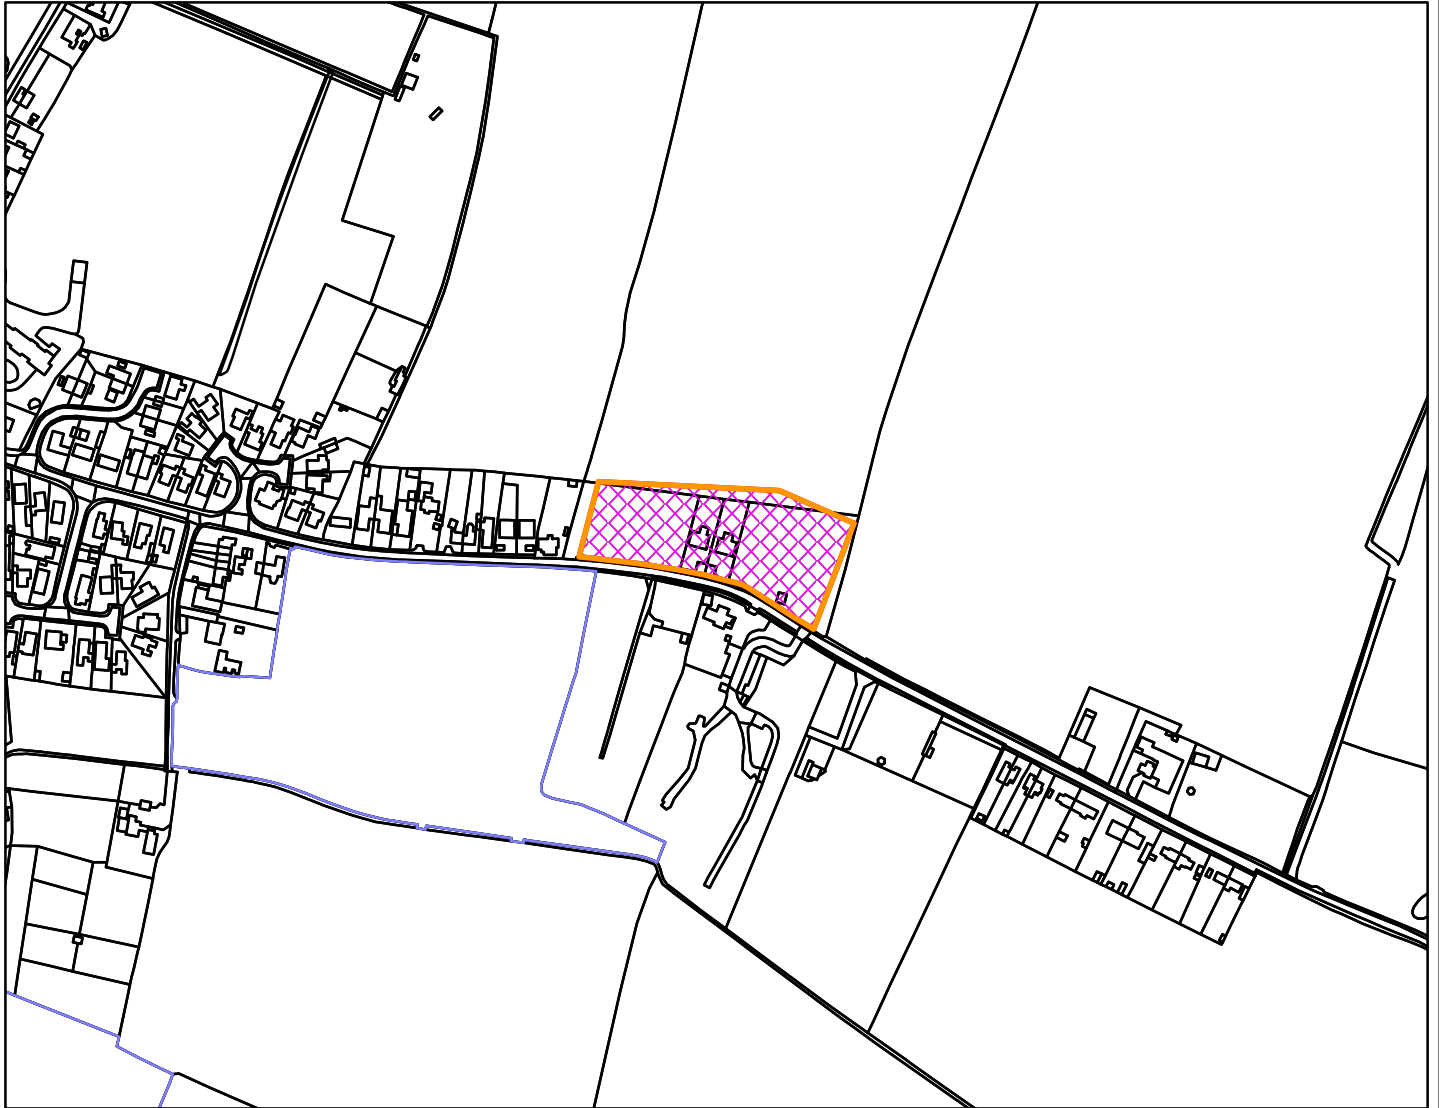

24/00314/F

Borough Council of
King's Lynn &
West Norfolk

Land North of School Road Runcton Holme Norfolk PE33 0AN

Legend

Scale: 1:5,000

Reproduced from the Ordnance Survey map with permission of the Controller of His Majesty's Stationery Office © Crown Copyright 2023.

Unauthorised reproduction infringes Crown Copyright and may lead to prosecution or civil proceedings.

Organisation	BCKLWN
Department	Department
Comments	
Date	18/06/2024
MSA Number	0100024314